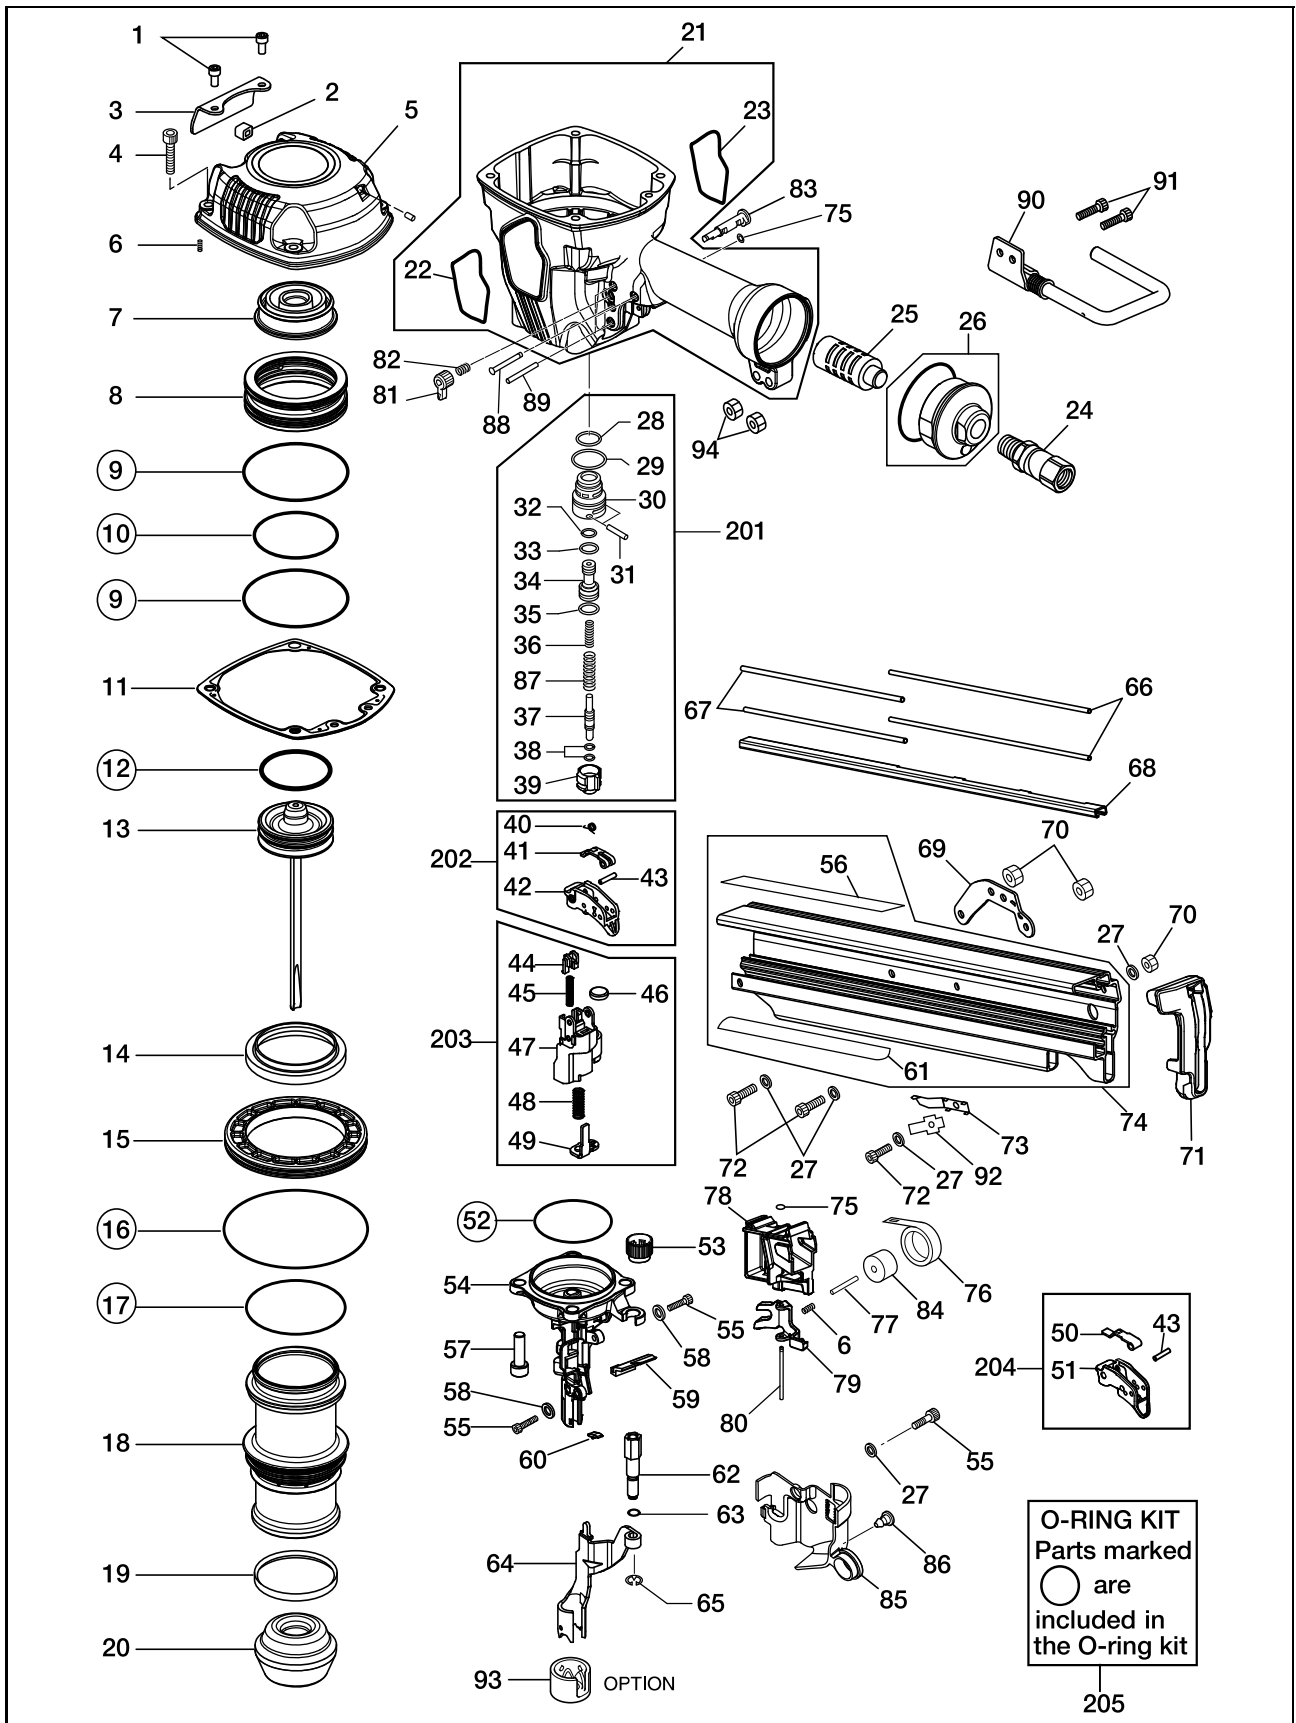

# SN883RH3

EXPLODED VIEW  
AND SPARE PARTS LIST

SCHEMA ECLATE ET LISTE DES  
PIECES DE RECHANGE

DESPIECE DE LA MAQUINA Y LISTA  
DE RECAMBIOS

Tool Model	Part NO	Part Code	Description
SN883RH3	1	KN12666	SCREW 5X12
SN883RH3	2	KN12678	EXHAUST GUIDE
SN883RH3	3	KN12194	EXHAUST COVER
SN883RH3	4	KN12669	SCREW 6X28
SN883RH3	5	KN70168	CYLINDER CAP UNIT
SN883RH3	6	KK24182	COMPRESSION SPRING 4182
SN883RH3	7	CN38169	PISTON STOP
SN883RH3	8	KN12656	HEAD VALVE PISTON
SN883RH3	9	KN12650	O-RING AS568-150
SN883RH3	10	KN12645	O-RING AS568-142
SN883RH3	11	KN70142	CYLINDER CAP SEAL UNIT
SN883RH3	12	KN12613	O-RING 4.5X48.8
SN883RH3	13	KN70164	MAIN PISTON UNIT
SN883RH3	14	KN12628	CYLINDER SEAL
SN883RH3	15	KN12190	CYLINDER RING
SN883RH3	16	KN12649	O-RING 1AG100
SN883RH3	17	KN12648	O-RING 1AG70
SN883RH3	18	KN12634	CYLINDER
SN883RH3	19	KN12614	CHECK VALVE
SN883RH3	20	KN12193	BUMPER
SN883RH3	21	KN81069	FRAME
SN883RH3	22	KN12205	NAME LABEL A
SN883RH3	23	KN12206	NAME LABEL B
SN883RH3	24	TT05426	SWIVEL JOINT
SN883RH3	25	CN35685	END CAP FILTER SA-10
SN883RH3	26	KN81039	END CAP ASSY
SN883RH3	27	EE31121	WASHER 1-5 (BLACK)
SN883RH3	28	KN12643	O-RING 1AP12
SN883RH3	29	KN12644	O-RING 1AP20
SN883RH3	30	CN33909	TRIGGER VALVE HOUSING
SN883RH3	31	KN12660	STRAIGHT PIN 2660
SN883RH3	32	KN12642	O-RING 1AP6
SN883RH3	33	HH11209	O-RING 1BP7
SN883RH3	34	CN31589	PILOT VALVE
SN883RH3	35	KN12641	O-RING 1AP9
SN883RH3	36	KN12654	COMPRESSION SPRING 2654
SN883RH3	37	KN12658	TRIGGER VALVE STEM
SN883RH3	38	KN12647	O-RING 1B 1.4X2.5
SN883RH3	39	CN33910	TRIGGER VALVE CAP
SN883RH3	40	KK33404	SPRING 3404
SN883RH3	41	KN12729	CONTACT LEVER DS
SN883RH3	42	CN35648	TRIGGER (ORANGE)
SN883RH3	43	FF22402	SPRING PIN 3X16 (LIGHT LOAD)
SN883RH3	44	KN12734	TRIGGER PUSHER
SN883RH3	45	KK23129	COMPRESSION SPRING 3129
SN883RH3	46	KN12618	EXHAUST SEAL
SN883RH3	47	KN12730	ARM GUIDE
SN883RH3	48	KK23973	COMPRESSION SPRING 3973
SN883RH3	49	KN12731	CONTACT ARM A
SN883RH3	50	KN12728	CONTACT LEVER CT
SN883RH3	51	CN35714	TRIGGER (BLACK)
SN883RH3	52	KN12651	O-RING AS568-144
SN883RH3	53	KN12200	ADJUST DIAL
SN883RH3	54	KN70172	NOSE UNIT
SN883RH3	55	KN12668	SCREW 5X10
SN883RH3	56	KN12736	WARNING LABEL
SN883RH3	57	KN12670	SCREW 8X28
SN883RH3	58	KN12619	PLANE WASHER 5.1X12X1.2