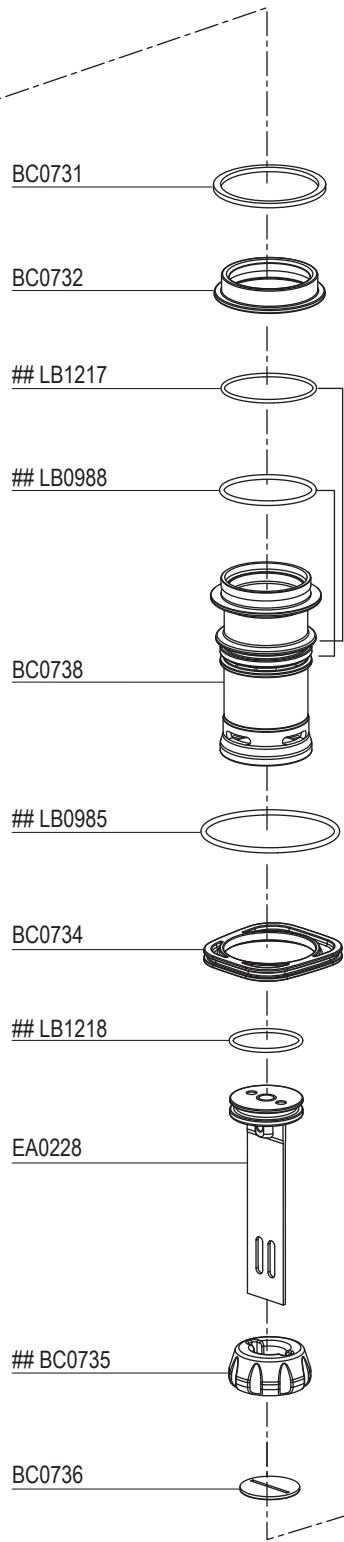

= Contents of YK0783 Kit
= Contents of YK0784 Kit
= Contents of YK0819 Kit

Tool #	Model
9V0001N	Contact-Actuation
9V2001N	Contact-Actuation

Available Triggers

HA0287
Contact-Actuation

HA0236
Single Sequential