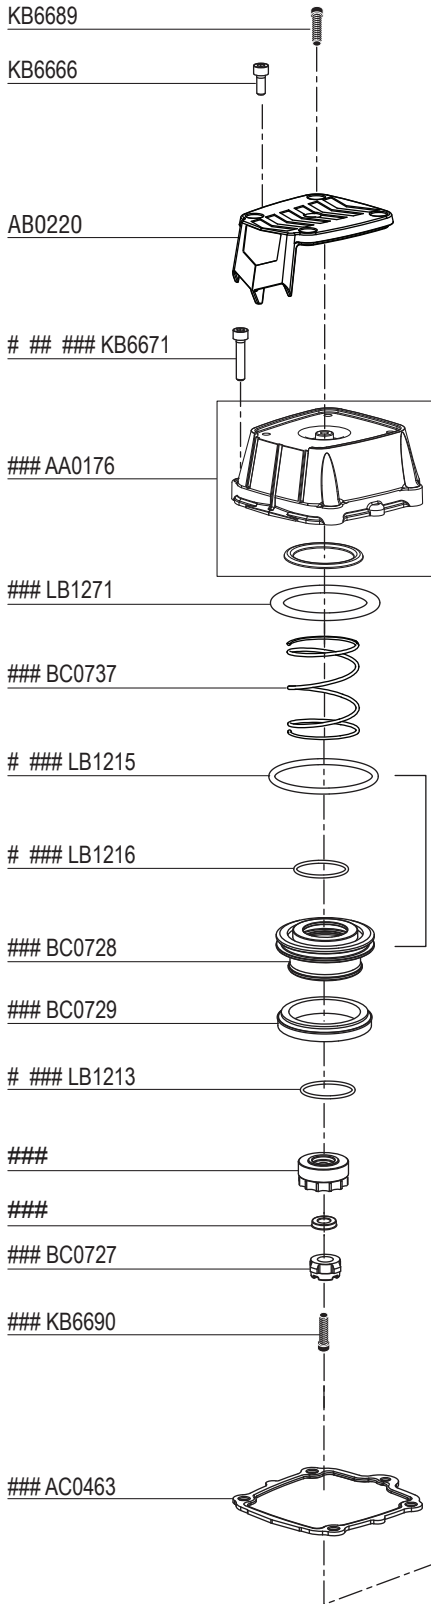

= Contents of YK0783 Kit
= Contents of YK0784 Kit
= Contents of YK0819 Kit

Tool #	Model
9V0001N	Contact-Actuation
9V2001N	Contact-Actuation

Available Triggers

HA0287
Contact-Actuation

HA0236
Single Sequential